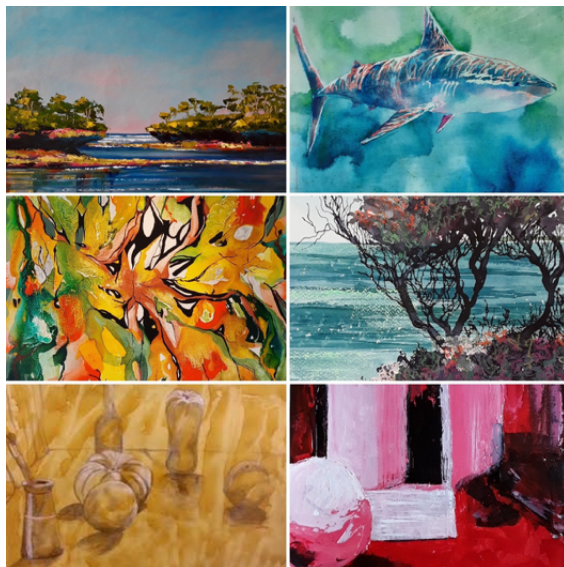

**WORKSHOPS FOR 2024**  
Bookings are open and you can also [book online.](#)

- **Jan 20 & 21** - Shellac, Pastel & Charcoal - with Lizzie Connor
- **Feb 7** - 4 weeks Beginners' Pottery - with Jenny Blyth
- **Feb 10 & 11** - Colour knowledge for watercolourists - with Jan Lawnikanis
- **Feb 20** - 6 weeks Palette Knife Streetscapes - with Lizzie Connor