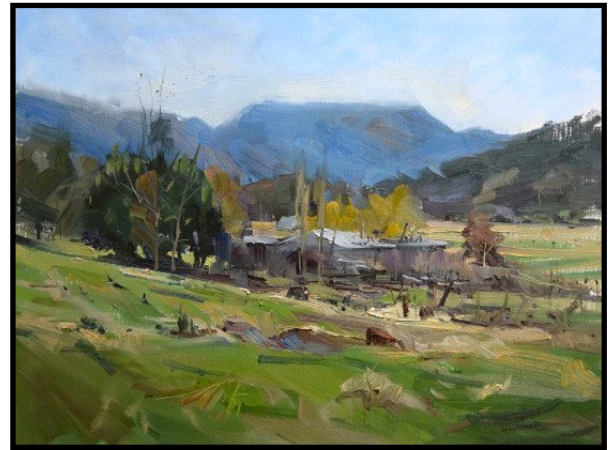

NOOSA ARTS & CRAFTS

PAINTING EXPRESSIVE LANDSCAPES IN OIL/ACRYLIC WITH BEN WINSPEAR

JULY 5 & 6, 2025 10AM TO 4PM
MEMBERS \$180 NON-MEMBERS \$210

Come and join award-winning artist Ben Winspear and learn how to paint landscapes in your own personal, expressive and lively way.

Day 1: We will be working in the Wattle Gallery Studio, looking at setups and what does/doesn't work, consolidating our knowledge as well as making some small loose landscape studies and learning how to capture an outdoor scene with expression and vitality.