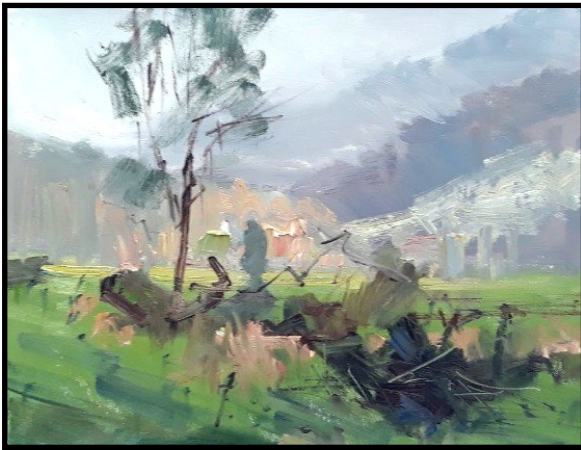

NOOSA ARTS & CRAFTS

PAINTING EXPRESSIVE LANDSCAPES IN OIL/ACRYLIC WITH BEN WINSPEAR

JULY 5 & 6, 2025 10AM TO 4PM
MEMBERS \$180 NON-MEMBERS \$210

Come and join award-winning artist Ben Winspear and learn how to paint landscapes in your own personal, expressive and lively way.

Day 1: We will be working in the Wattle Gallery Studio, looking at setups and what does/doesn't work, consolidating our knowledge as well as making some small loose landscape studies and learning how to capture an outdoor scene with expression and vitality.